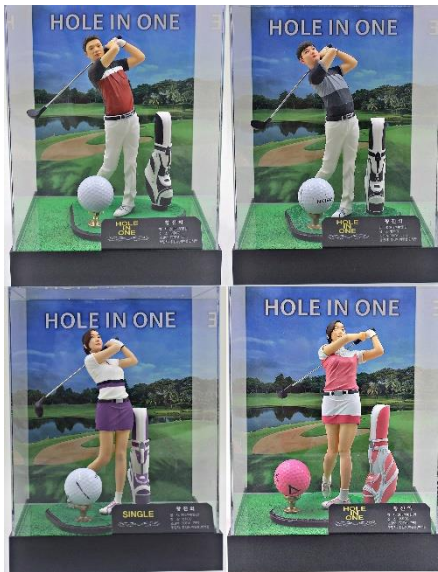

Line up

◆ (Real Figures) Golf M / Golf F

- Composition: ready body + real face + golf bag + golf tee + plate
- Design two costumes for each man and woman
 - 23Cm (nameplate, separate acrylic case)
 - Our price: 240,000Kyats

◆ (Real Figures) Professional Figures

- soldiers, police, seafarers, firefighters, doctors, chefs, barista, etc.
- Composition: Ready Body + Real Face
- Male 22Cm, Female 21Cm (nameplate, case not included)
- Our price: 200,000Kyats / group 180,000Kyats